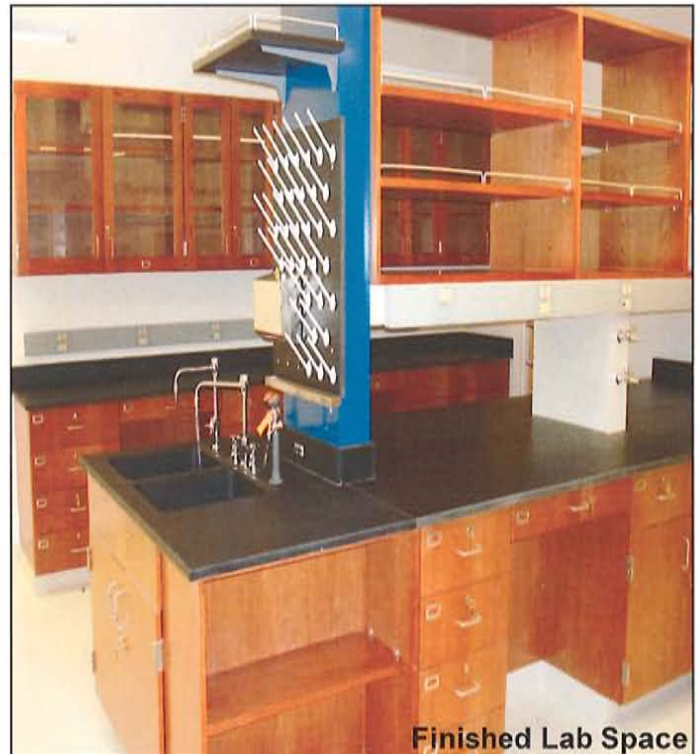

Finished Lab Space